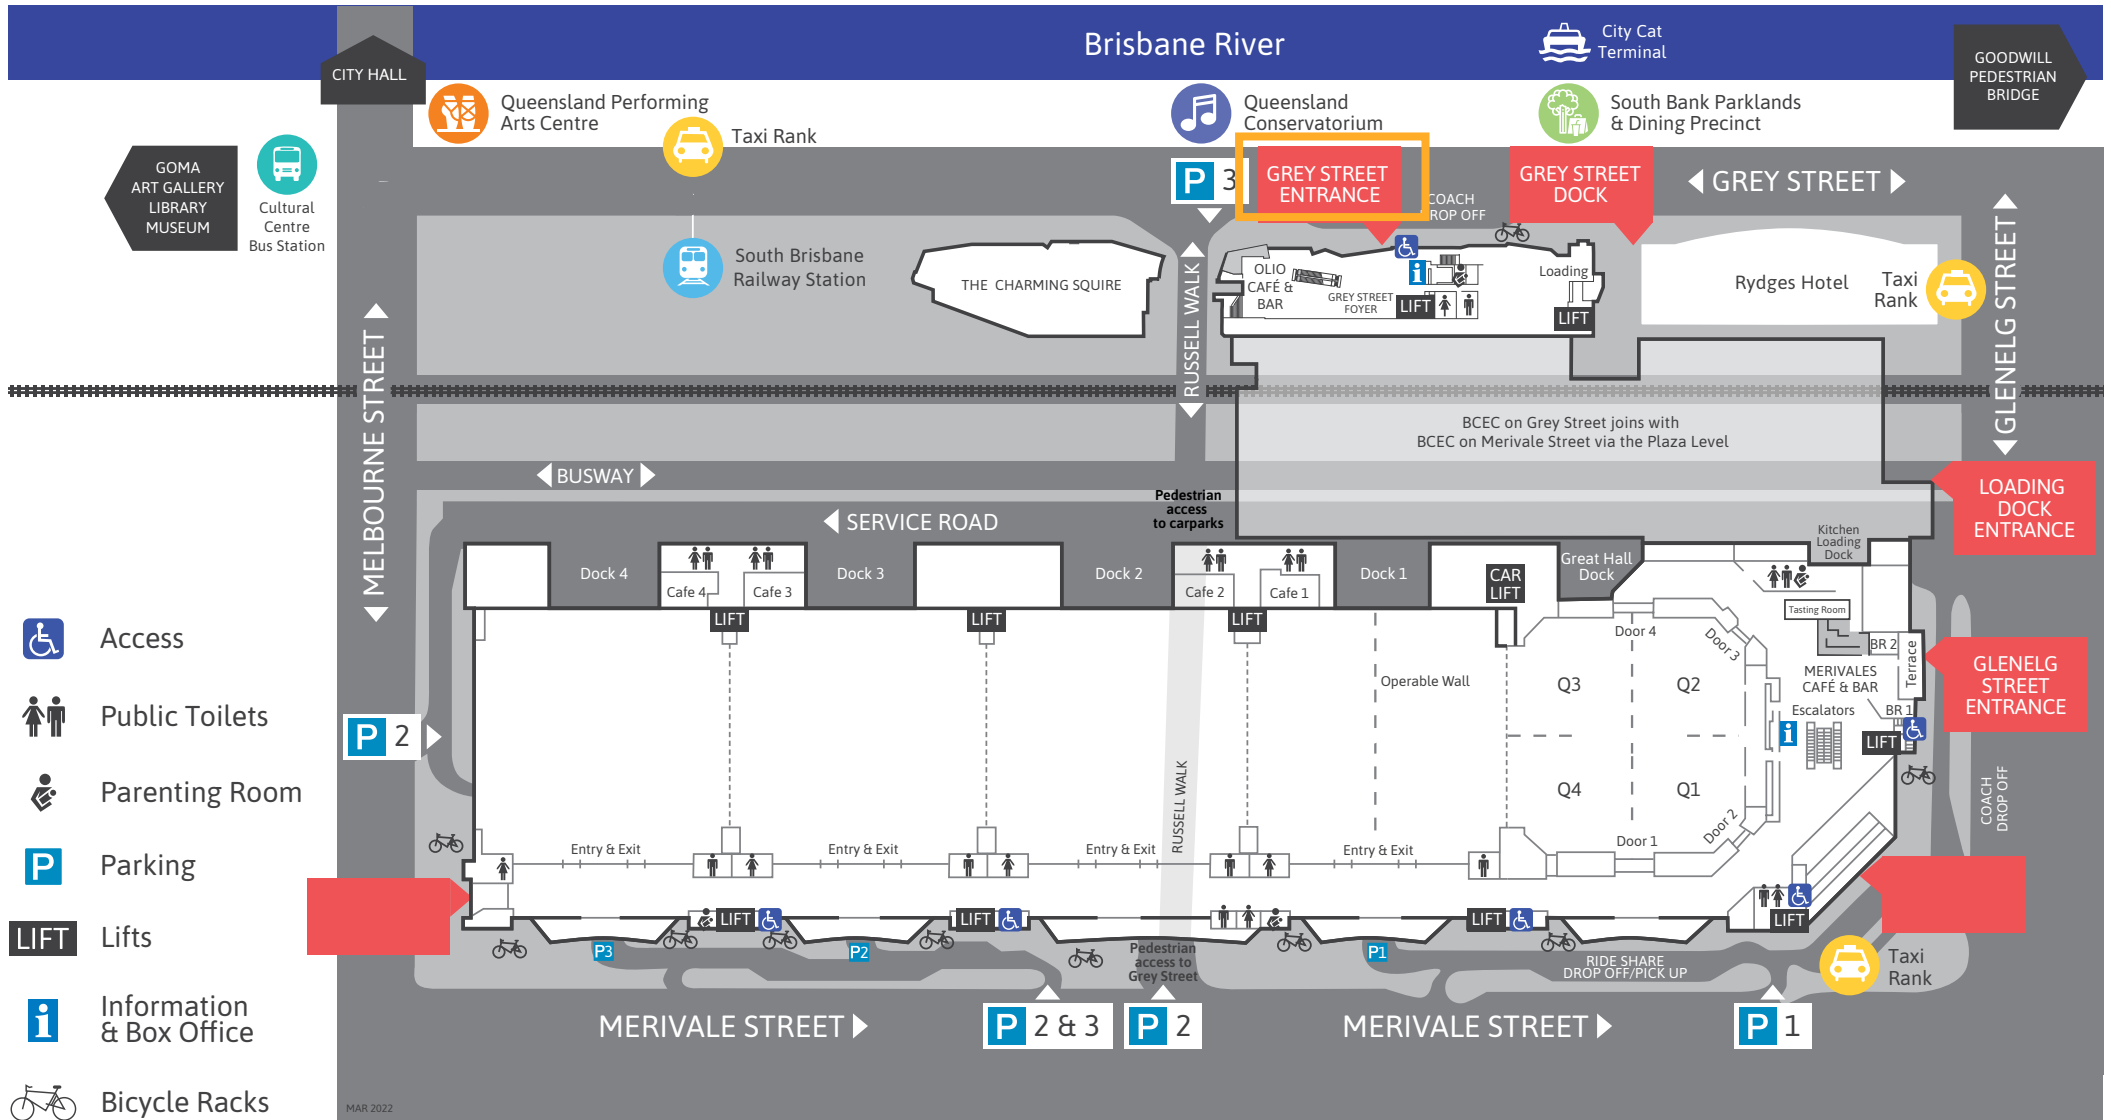

# LOCATION AND ACCESS MAP

ENTER AES23 CONFERENCE & WORKSHOPS VIA THE GREY STREET ENTRANCE

MAR 2022